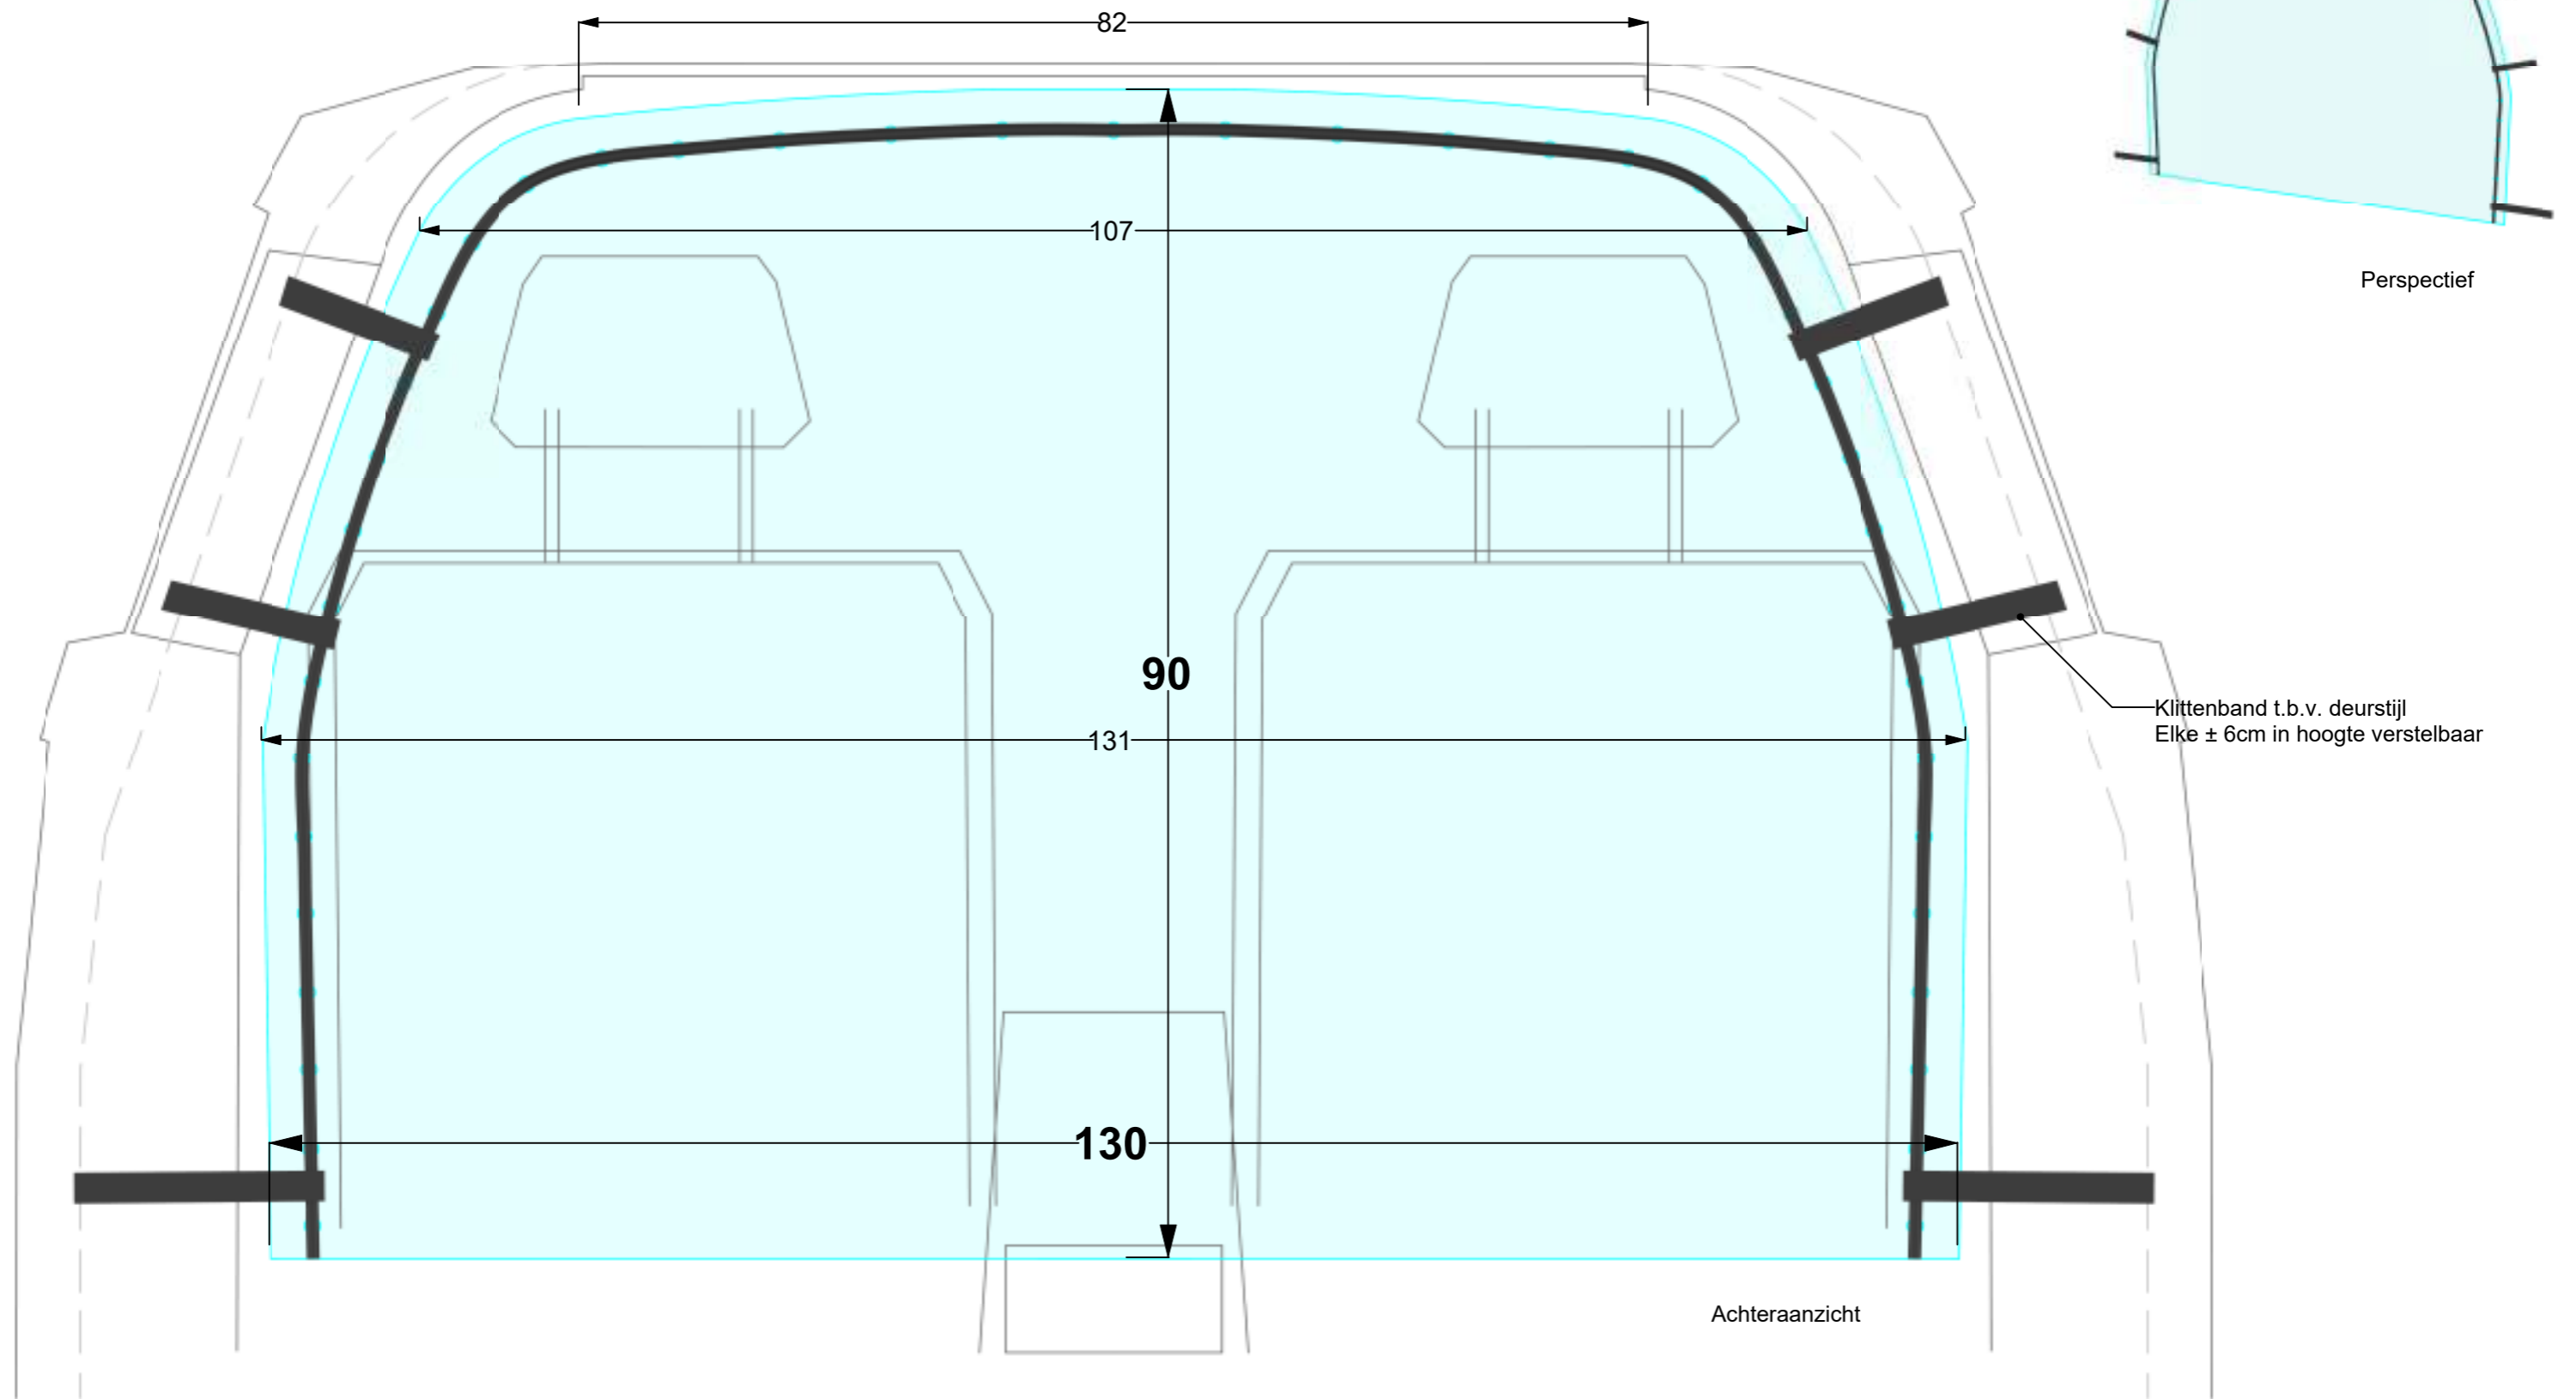

BICS® BASIC 90x130cm
SMALL

Scale nvt	PERSONEN AUTO	drawn by MJ	Checked by	Approved by - date
Units cm	BICS® BASIC - SMALL	Filename 0.TAXI.R02.20200507	Edition 1	Sheet
Format A3		Status 1. OFFERTE	Date 17-Jun-20	drawing nr. R01